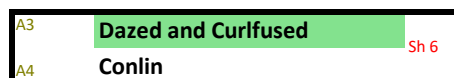

2026 Close the Barn Door

Novice

Group A

1. 1 Klebe
2. 2 Kuva
3. 3 Dazed and Curlfused
4. 4 Conlin

Group B

1. 1 MacKenzie
2. 2 Neels
3. 3 Rock Lobster
4. 4 Vyner

Friday 8:00 am