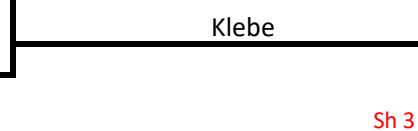

Friday 4:00 pm

Saturday 4:30 pm

Semi Finals
Sunday 11:30 pm

Finals
Sunday 2:30 pm

Standings

Group A

	W	L	T	Pts
1 Klebe	3	0	0	6
2 Dazed and Curlfused	2	1	0	4
3 Kuva	1	2	0	2
4 Conlin	0	3	0	0

Group B