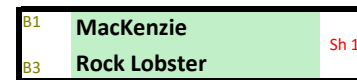

Friday 4:00 pm

Saturday 4:30 pm

Semi Finals
Sunday 11:30 pm

Finals
Sunday 2:30 pm

Standings

Group A

	W	L	T	Pts
1 Klebe	3	0	0	6
2 Dazed and Curlfused	2	1	0	4
3 Kuva	1	2	0	2
4 Conlin	0	3	0	0

Group B