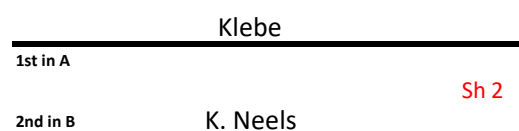

2026 Close the Barn Door

Novice

Group A

- 1 Klebe
- 2 Kuva
- 3 Dazed and Curlfused
- 4 Conlin

Group B

- 1 MacKenzie
- 2 Neels
- 3 Rock Lobster
- 4 Vyner

Friday 8:00 am

Friday 12:30 pm

Friday 4:00 pm

Saturday 4:30 pm

Semi Finals
Sunday 11:30 pm

Finals
Sunday 2:30 pm

Standings

Group A

	W	L	T	Pts
1 Klebe	3	0	0	6
2 Dazed and Curlfused	2	1	0	4
3 Kuva	1	2	0	2
4 Conlin	0	3	0	0

Group B