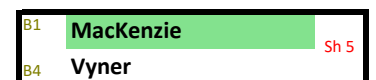

Friday 4:00 pm

Saturday 4:30 pm

Semi Finals
Sunday 11:30 pm

Finals
Sunday 2:30 pm

Standings

Group A

	W	L	T	Pts
1 Klebe	3	0	0	6
2 Dazed and Curlfused	2	1	0	4
3 Kuva	1	2	0	2
4 Conlin	0	3	0	0

Group B