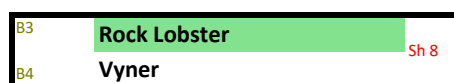

2026 Close the Barn Door

Novice

Group A

- 1 Klebe
- 2 Kuva
- 3 Dazed and Curlfused
- 4 Conlin

Group B

- 1 MacKenzie
- 2 Neels
- 3 Rock Lobster
- 4 Vyner

Friday 8:00 am

Friday 12:30 pm

Friday 4:00 pm

Saturday 4:30 pm

Semi Finals
Sunday 11:30 pm

Finals
Sunday 2:30 pm

Standings

Group A

	W	L	T	Pts
1 Klebe	3	0	0	6
2 Dazed and Curlfused	2	1	0	4
3 Kuva	1	2	0	2
4 Conlin	0	3	0	0

Group B