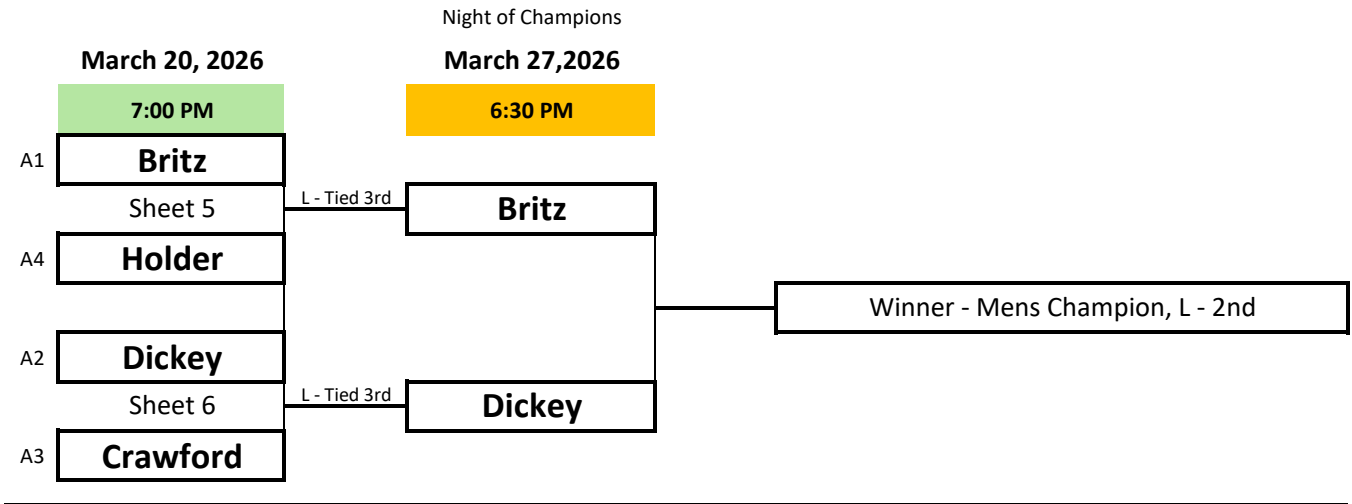

Friday Social - A Championship Pool (1-4)

Friday Social - A Pool (5-8)